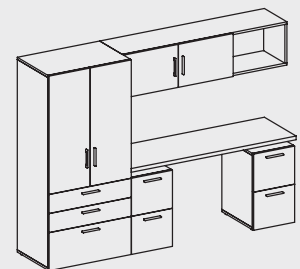

Zo Storage Support Riser

Any 26"H Zo storage unit, coupled with a storage support riser may be used to create a secure and level connection to the worksurface. The riser elevates the worksurface an additional two inches above the storage unit. The Zo Riser can only be paired with Zo storage, and when attached, creates a fixed position worksurface.