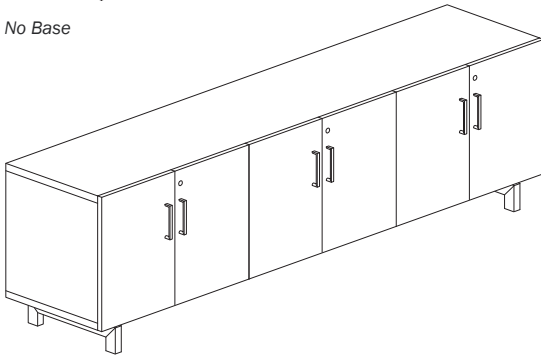

Base

Options & Upcharges

Lock Options: Factory Installed Lock Core / Field Installed Lock Core / Non-Locking

Pull: Alto / Bar / Jota (Silver) / Jota (Black)

Contrasting Laminate: if specifying a Surface Laminate on the drawer or door face add $140

AV Cutout: +$55

D	W	MODEL NUMBER	21H NO BASE PRICE	26H BASE PRICE
20	78	ZSCREDC207826	2540	3230
20	84	ZSCREDC208426	2820	3510
20	90	ZSCREDC209026	2860	3550