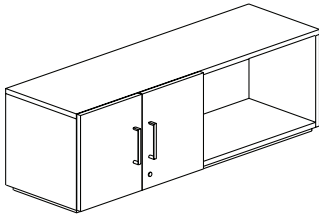

Zo Stak Door Open

Options & Upcharges

Lock Options: Factory Installed Lock Core / Field Installed Lock Core / Non-Locking

Pull: Alto / Bar / Jota (Silver) / Jota (Black)

Contrasting Laminate: if specifying a Surface Laminate on the drawer or door face add $140

Notes

- Unit is handed, specify left or right (L/R)

D	W	H	MODEL NUMBER	PRICE
15	48	15	ZSSTD0154815	1160
15	48	27	ZSSTD0154827	1450
15	48	40	ZSSTD0154840	1810