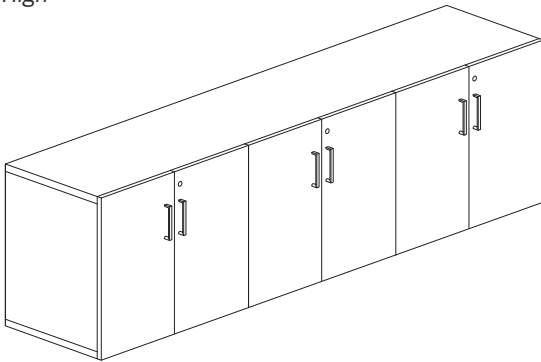

Zo Denza Door

High

Options & Upcharges

Lock Options: Factory Installed Lock Core / Field Installed Lock Core / Non-Locking

Pull: Alto / Bar / Jota (Silver) / Jota (Black)

Contrasting Laminate: if specifying a Surface Laminate on the drawer or door face add $140

AV Cutout: +$55

D	W	MODEL NUMBER	26H NO BASE PRICE
20	78	ZSBCEDC207826	2530
20	84	ZSBCEDC208426	2870
20	90	ZSBCEDC209026	2900