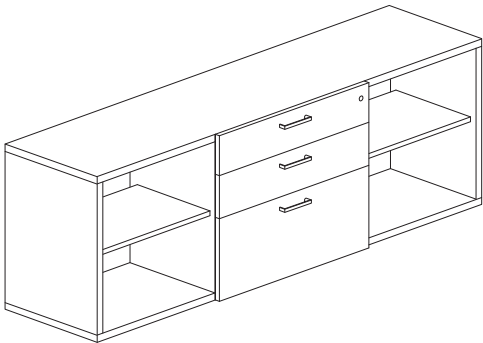

D	W	MODEL NUMBER	26H NO BASE PRICE
20	60	ZSBCECC206026	2280
20	72	ZSBCECC207226	2390
20	75	ZSBCECC207526	2550

Zo Denza Box, Box, Lateral Center
High

Options & Upcharges

Lock Options: Factory Installed Lock Core / Field Installed Lock Core / Non-Locking
Pull: Alto / Bar / Jota (Silver) / Jota (Black)
Contrasting Laminate: if specifying a Surface Laminate on the drawer or door face add \$140