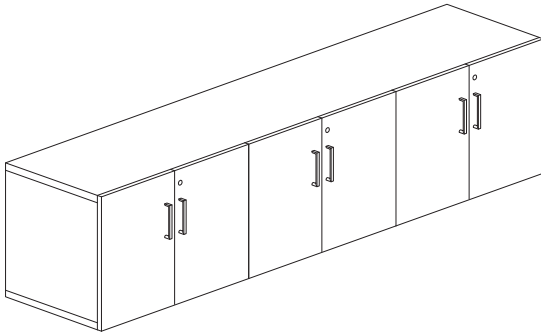

Zo Storage Denza Door

Mid

No Base