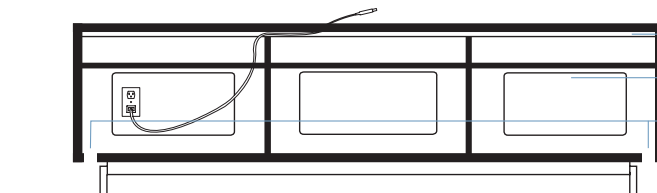

Zo Denza

Cable Ready

Zo Denza units are built with grommets and pass-throughs to accommodate daily plug and go devices.

Note – when selecting a Zo Denza with no base, access to cables from the bottom is restricted.

Grommet – 1¾ inch, inset from the outside edge by 2½ inches, press-fit into the base.

Shelf – 1⅝ inch gap from back, edged on both the front and back.

Back – ⅝ inch gap between the top and the back panel.

Pass Through – cut out in vertical dividers.

Bottom View

Front View

Side View

AV Option

To meet more intensive AV wire access needs, we have engineered an optional opening at the back of the cabinet.

Bottom View

Shelf – 1⅝ inch gap from the back, edged on both the front and back.

Cut-out – ⅝ inch gap between the top and back panel, openings available in 22 - 30 inch wide equivalent sections only, inside edge of cut-out is trimmed with black polypropylene.

Front View

Side View

Cushions

Zo Pad

Our greenest storage cushion, the Zo Pad is made out of 100% PET felt and is sized to fit your Ped or Denza.

Zo Dash

Sized to fit your Zo Ped or Zo Denza, the Zo Dash cushion transforms unused surfaces into additional seating. The Zo Dash may be ordered in any of Watson's standard fabrics.