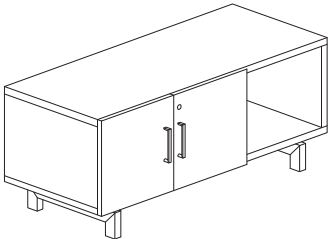

AV Cutout: +\$55

D	W	MODEL NUMBER	15H NO BASE PRICE	20H BASE PRICE
20	30	ZSCRXDC203020	990	1680
20	36	ZSCRXDC203620	1140	1830

Zo Denza Door Open Side

Low

No Base

Base

Options & Upcharges

Lock Options: Factory Installed Lock Core / Field Installed Lock Core / Non-Locking