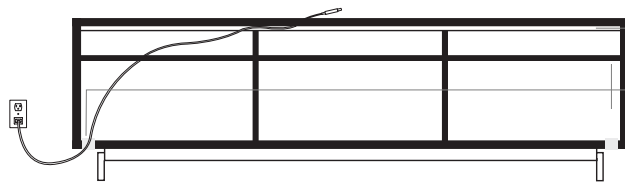

Zo Denza

Cable Ready

Zo Denza units are built with grommets and pass-throughs to accommodate daily plug and go devices.

Note – when selecting a Zo Denza with no base, access to cables from the bottom is restricted.

Grommet – 1¾ inch, inset from the outside edge by 2½ inches, press-fit into the base.

Shelf – 1⅝ inch gap from back, edged on both the front and back.

Back – ⅝ inch gap between the top and the back panel.

Pass Through – cut out in vertical dividers.

Bottom View

Front View

Side View

AV Option

To meet more intensive AV wire access needs, we have engineered an optional opening at the back of the cabinet.

Bottom View

Shelf – 1⅝ inch gap from the back, edged on both the front and back.

Cut-out – ⅝ inch gap between the top and back panel, openings available in 22 - 30 inch wide equivalent sections only, inside edge of cut-out is trimmed with black polypropylene.

Front View

Side View

Cushions

Zo Pad

Our greenest storage cushion, the Zo Pad is made out of 100% PET felt and is sized to fit your Ped or Denza.

Zo Dash

Sized to fit your Zo Ped or Zo Denza, the Zo Dash cushion transforms unused surfaces into additional seating. The Zo Dash may be ordered in any of Watson's standard fabrics.