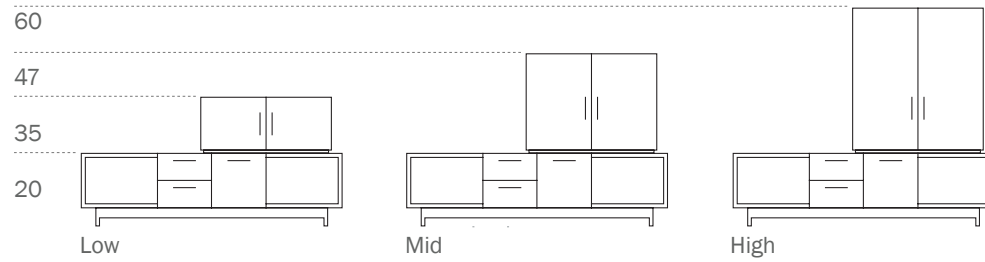

Zo Denza Low With Base w/ Zo Stak