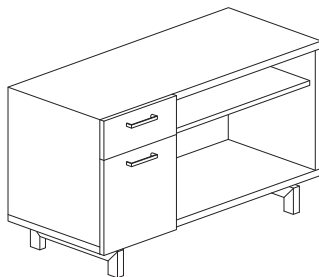

Base

Options & Upcharges

Lock Options: Factory Installed Lock Core / Field Installed Lock Core / Non-Locking

Pull: Alto / Bar / Jota (Silver) / Jota (Black)

Contrasting Laminate: if specifying a Surface Laminate on the drawer or door face add $140

Notes

- Unit is handed, specify left or right (L/R)

D	W	MODEL NUMBER	21H NO BASE PRICE	26H BASE PRICE
20	45	ZSCRXFS204526	1670	2360