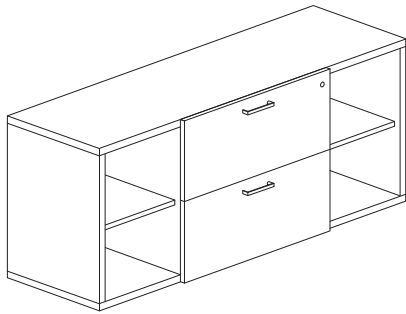

Zo Denza Lateral File Center

High

Options & Upcharges

Lock Options: Factory Installed Lock Core / Field Installed Lock Core / Non-Locking

Pull: Alto / Bar / Jota (Silver) / Jota (Black)

Contrasting Laminate: if specifying a Surface Laminate on the drawer or door face add $140

D	W	MODEL NUMBER	26H NO BASE PRICE
20	60	ZSBCEF206026	2690