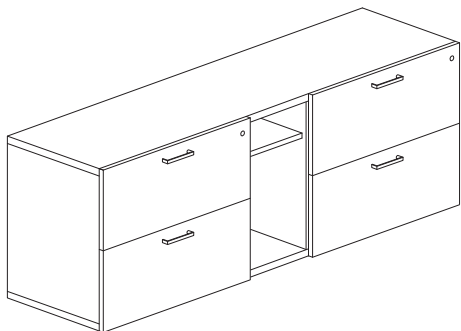

Zo Denza Lateral File Open Center

High

Options & Upcharges

Lock Options: Factory Installed Lock Core / Field Installed Lock Core / Non-Locking

Pull: Alto / Bar / Jota (Silver) / Jota (Black)

Contrasting Laminate: if specifying a Surface Laminate on the drawer or door face add $140

D	W	MODEL NUMBER	26H NO BASE PRICE
20	72	ZSBCEF207226	4090
20	75	ZSBCEF207526	4250
20	78	ZSBCEF207826	4270
20	84	ZSBCEF208426	4370
20	90	ZSBCEF209026	4420