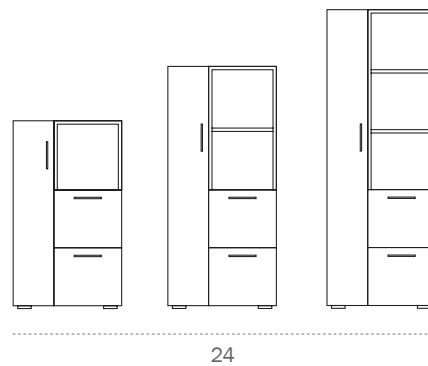

Zo Robe

Pull Options

Lock Placement

Storage locks can be specified one of three ways: non-locking, factory installed, or field installed.

A special order is required for lock cores numbered higher than 150. All locks are specified silver or black to match the pull color selected.

Robe Size Logic

Door

File

Combo

File Door

Combo Door