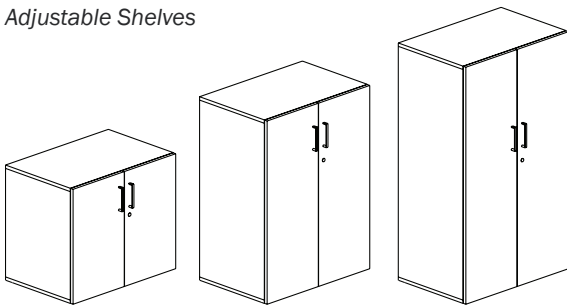

Zo Sto Door

Adjustable Shelves

Options & Upcharges

Lock Options: Factory Installed Lock Core / Field Installed Lock Core / Non-Locking

Pull: Alto / Bar / Jota (Silver) / Jota (Black)

Contrasting Laminate: if specifying a Surface Laminate on the drawer or door face add $140

D	W	H	MODEL NUMBER	PRICE
15	30	26	ZSBKDA153026	1220
15	36	26	ZSBKDA153626	1310
20	30	26	ZSBKDA203026	1270
20	36	26	ZSBKDA203626	1370
15	30	42	ZSBKDA153042	1510
15	36	42	ZSBKDA153642	1570
20	30	42	ZSBKDA203042	1600
20	36	42	ZSBKDA203642	1690
15	30	54	ZSBKDA153054	1780
15	36	54	ZSBKDA153654	1880
20	30	54	ZSBKDA203054	1900
20	36	54	ZSBKDA203654	2020

D	W	H	MODEL NUMBER	PRICE
15	30	66	ZSBKDA153066	2060
15	36	66	ZSBKDA153666	2190
20	30	66	ZSBKDA203066	2220
20	36	66	ZSBKDA203666	2340
15	30	78	ZSBKDA153078	2330
15	36	78	ZSBKDA153678	2510
20	30	78	ZSBKDA203078	2540
20	36	78	ZSBKDA203678	2690