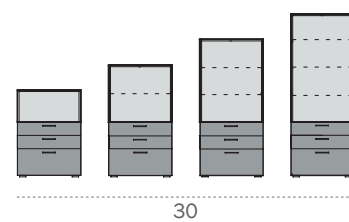

File Open Adjustable

File Door

Combo Open

Combo Open Adjustable

Combo Door

Zo Sto | Product Specification Details

General Construction

Zo is built from wood composite board that is 100% recycled industrial by-product from local milling operations located within our Pacific Northwest region. The wood board contains 90-95% recycled content that in turn may be recycled again. Boards are finished with GreenGuard™ certified laminates. Laminates are fused to surfaces using water-based, non toxic and ultra-low VOC emitting adhesive. Zo's steel legs have recycled content of over 80%, and are 100% recyclable.