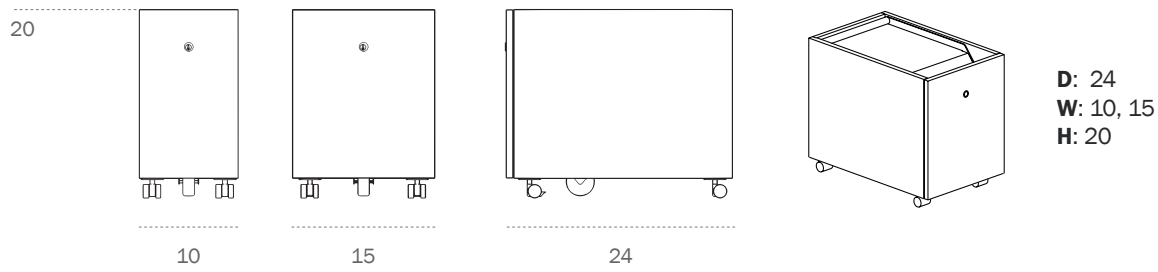

Zo Sidecar

The 15" Sidecar supports standard letter size hanging files in a front to back configuration, and has 20" of internal filing depth.