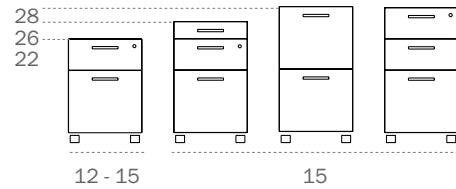

Zo Ped

Pull Options

Mobile

Lock Placement

Storage locks can be specified one of three ways: non-locking, factory installed, or field installed.

A special order is required for lock cores numbered higher than 150. All locks are specified silver or black to match the pull color selected.

Zo Storage Support Riser

Any 26"H Zo storage unit, coupled with a storage support riser may be used to create a secure and level connection to the worksurface. The riser elevates the worksurface an additional two inches above the storage unit. The Zo Riser can only be paired with Zo storage, and when attached, creates a fixed position worksurface.