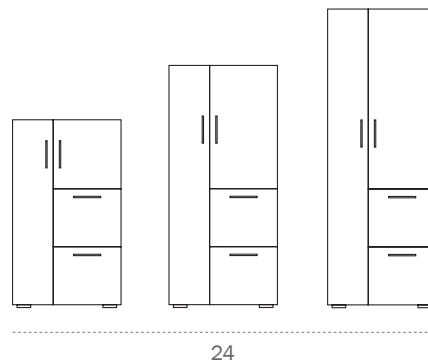

Zo Robe

Pull Options

Lock Placement

Storage locks can be specified one of three ways: non-locking, factory installed, or field installed.

A special order is required for lock cores numbered higher than 150. All locks are specified silver or black to match the pull color selected.

Robe Size Logic

Door

File

Combo

File Door

Combo Door