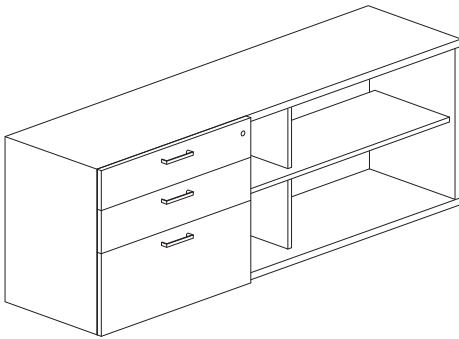

Zo Denza Box, Box, File Open Side

High

Options & Upcharges

Lock Options: Factory Installed Lock Core / Field Installed Lock Core / Non-Locking

Pull: Alto / Bar / Jota (Silver) / Jota (Black)

Contrasting Laminate: if specifying a Surface Laminate on the drawer or door face add $140

Notes:

Unit is handed, specify drawer location (L/R)

D	W	MODEL NUMBER	26H PRICE
20	60	ZSBCECS206026	2340
20	72	ZSBCECS207226	2600
20	75	ZSBCECS207526	2780
20	78	ZSBCECS207826	2810
20	84	ZSBCECS208426	2870
20	90	ZSBCECS209026	2920