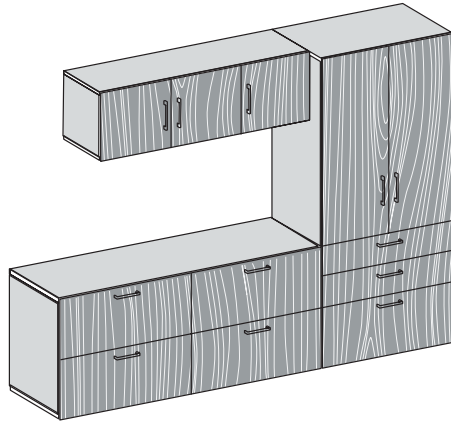

Finish Guide

Grain Direction

Front Grain Direction – On vertical surfaces, faces and cases, the grain direction runs vertically. On horizontal surfaces, the grain runs horizontally.