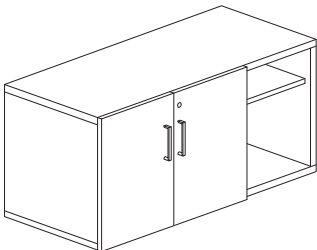

Zo Denza Door Open Side

Mid

No Base