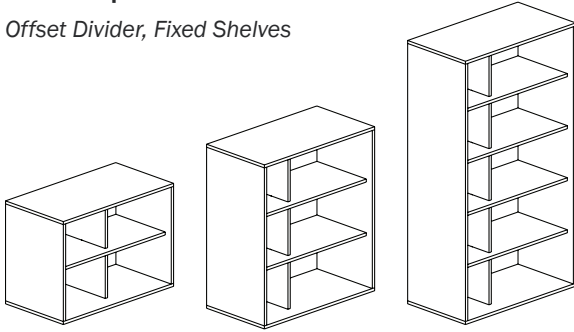

Zo Sto Open

Offset Divider, Fixed Shelves

D	W	H	MODEL NUMBER	PRICE
15	30	26	ZSBK0153026	870
15	36	26	ZSBK0153626	950
20	30	26	ZSBK0203026	910
20	36	26	ZSBK0203626	1020
15	30	42	ZSBK0153042	1060
15	36	42	ZSBK0153642	1100
20	30	42	ZSBK0203042	1160
20	36	42	ZSBK0203642	1230
15	30	54	ZSBK0153054	1250
15	36	54	ZSBK0153654	1310
20	30	54	ZSBK0203054	1370
20	36	54	ZSBK0203654	1470

Options & Upcharges

Lock Options: Factory Installed Lock Core / Field Installed Lock Core / Non-Locking

Pull: Alto / Bar / Jota (Silver) / Jota (Black)

Notes

- Unit is handed, specify left or right (L/R)

D	W	H	MODEL NUMBER	PRICE
15	30	66	ZSBK0153066	1470
15	36	66	ZSBK0153666	1550
20	30	66	ZSBK0203066	1620
20	36	66	ZSBK0203666	1730
15	30	78	ZSBK0153078	1670
15	36	78	ZSBK0153678	1780
20	30	78	ZSBK0203078	1860
20	36	78	ZSBK0203678	1990