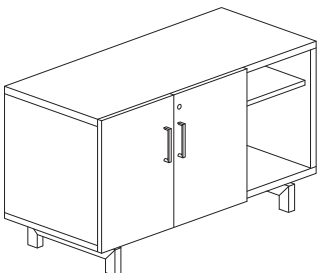

AV Cutout: +\$55

D	W	MODEL NUMBER	21H NO BASE PRICE	26H BASE PRICE
20	30	ZSCRXDC203026	1160	1850
20	36	ZSCRXDC203626	1360	2050

Zo Denza Door Open Side

Mid

No Base

Base

Options & Upcharges

Lock Options: Factory Installed Lock Core / Field Installed Lock Core / Non-Locking