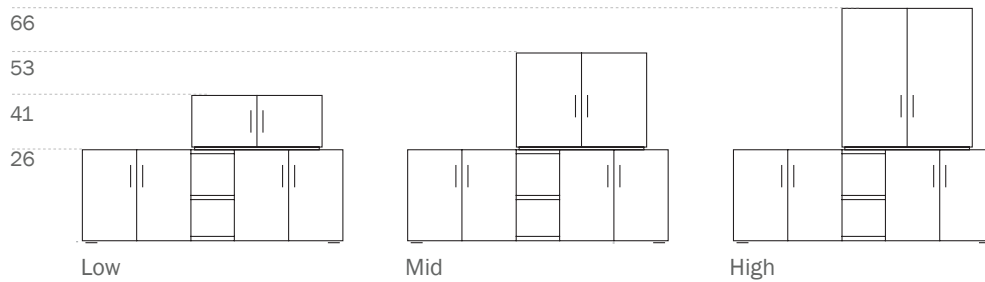

Zo Stak

Denza + Stak Size Logic

Zo Denza Low No Base w/ Zo Stak

Zo Denza Low With Base w/ Zo Stak

Zo Denza Mid No Base w/ Zo Stak

Zo Denza Mid With Base w/ Zo Stak

Zo Denza High w/ Zo Stak

Zo Stak

The Zo bracket fits through a gap at the back of the Zo Denza and includes two holes to accommodate flush placement to the Zo Denza back.

Standard Attachment

The back of the Zo Stak sits flush to the back of Zo Denza unit using bracket position #1.