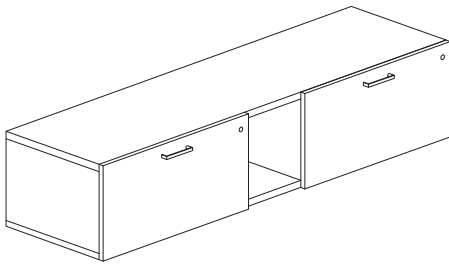

Zo Denza Lateral File Open Center

Low

No Base