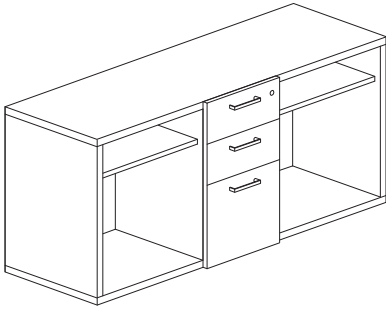

Zo Denza Box, Box, File Center
High

Options & Upcharges

Lock Options: Factory Installed Lock Core / Field Installed Lock Core / Non-Locking
Pull: Alto / Bar / Jota (Silver) / Jota (Black)
Contrasting Laminate: if specifying a Surface Laminate on the drawer or door face add $140

D	W	MODEL NUMBER	26H NO BASE PRICE
20	60	ZSBCECC206026	2280
20	72	ZSBCECC207226	2390
20	75	ZSBCECC207526	2550