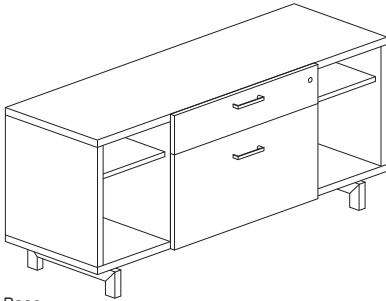

Base

Options & Upcharges

Lock Options: Factory Installed Lock Core / Field Installed Lock Core / Non-Locking

Pull: Alto / Bar / Jota (Silver) / Jota (Black)

Contrasting Laminate: if specifying a Surface Laminate on the drawer or door face add $140

D	W	MODEL NUMBER	21H NO BASE PRICE	26H BASE PRICE
20	60	ZCREFC206026	2430	3120
20	78	ZSCREFC207826	2730	3420
20	84	ZSCREFC208426	2820	3510
20	90	ZSCREFC209026	2860	3550