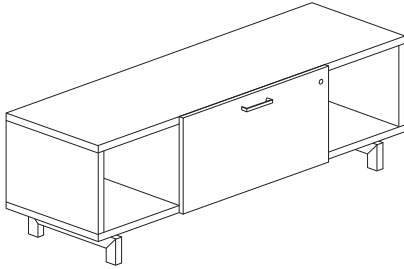

Base

Options & Upcharges

Lock Options: Factory Installed Lock Core / Field Installed Lock Core / Non-Locking

Pull: Alto / Bar / Jota (Silver) / Jota (Black)

Contrasting Laminate: if specifying a Surface Laminate on the drawer or door face add $140

D	W	MODEL NUMBER	15H NO BASE PRICE	20H BASE PRICE
20	60	ZSCREF206020	1920	2610