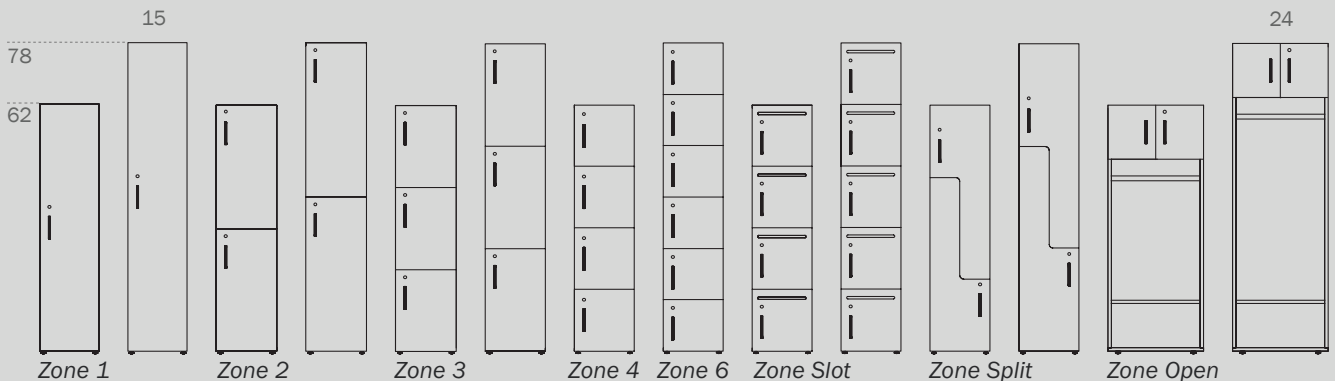

Zone Size Logic