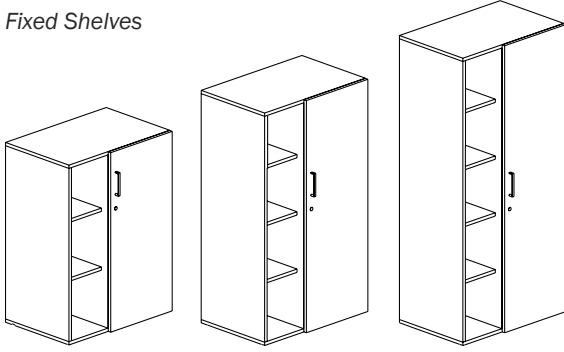

Zo Sto Door Open Through

Fixed Shelves

Options & Upcharges

Lock Options: Factory Installed Lock Core / Field Installed Lock Core / Non-Locking

Pull: Alto / Bar / Jota (Silver) / Jota (Black)

Contrasting Laminate: if specifying a Surface Laminate on the drawer or door face add $140

Notes

- Unit is handed, specify left or right (L/R)

D	W	H	MODEL NUMBER	PRICE
15	30	42	ZSBKDT153042	1310
20	30	42	ZSBKDT203042	1430
15	36	42	ZSBKDT153642	1570
20	36	42	ZSBKDT203642	1690
15	30	54	ZSBKDT153054	1560
20	30	54	ZSBKDT203054	1690
15	36	54	ZSBKDT153654	1870
20	36	54	ZSBKDT203654	2010

D	W	H	MODEL NUMBER	PRICE
15	30	66	ZSBKDT153066	1840
20	30	66	ZSBKDT203066	2000
15	36	66	ZSBKDT153666	2160
20	36	66	ZSBKDT203666	2310