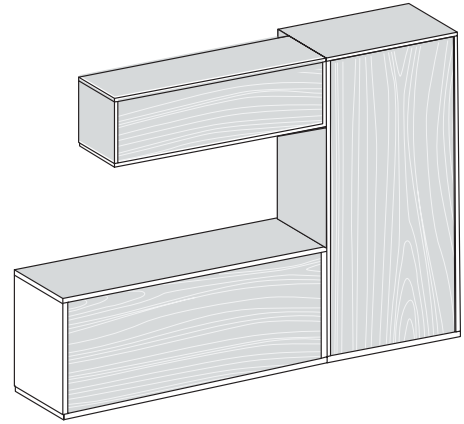

Back Grain Direction – The grain direction on most cabinet backs is horizontal. Zo Stak and Zo Sto case backs are vertical. All case sides are vertical.