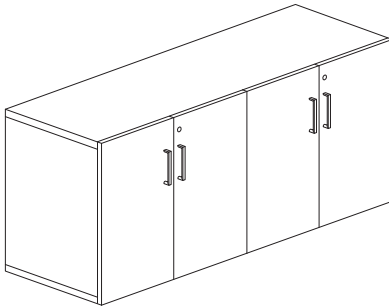

Zo Denza Door

High

Options & Upcharges

Lock Options: Factory Installed Lock Core / Field Installed Lock Core / Non-Locking

Pull: Alto / Bar / Jota (Silver) / Jota (Black)

Contrasting Laminate: if specifying a Surface Laminate on the drawer or door face add $140

AV Cutout: +$55

D	W	MODEL NUMBER	26H NO BASE PRICE
20	60	ZSBCEDC206026	2010
20	72	ZSBCEDC207226	2060
20	75	ZSBCEDC207526	2500