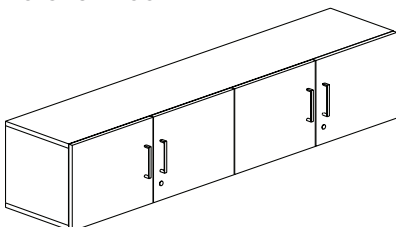

Zo Over Door

Options & Upcharges

Lock Options: Factory Installed Lock Core / Field Installed Lock Core / Non-Locking

Pull: Alto / Bar / Jota (Silver) / Jota (Black)

Contrasting Laminate: if specifying a Surface Laminate on the drawer or door face add $140

D	W	H	MODEL NUMBER	PRICE
15	72	15	ZSWMD157215	1870
15	75	15	ZSWMD157515	1880