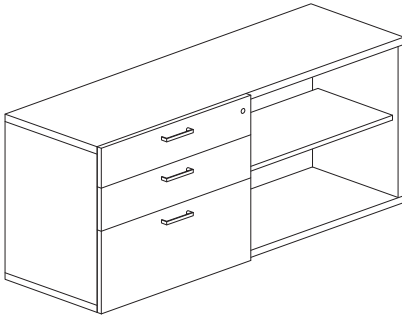

Zo Denza Box, Box, File Open Side

High

Options & Upcharges

Lock Options: Factory Installed Lock Core / Field Installed Lock Core / Non-Locking

Pull: Alto / Bar / Jota (Silver) / Jota (Black)

Contrasting Laminate: if specifying a Surface Laminate on the drawer or door face add $140

Notes:

Unit is handed, specify drawer location (L/R)

D	W	MODEL NUMBER	26H PRICE
20	60	ZSBCECS206026	2340
20	72	ZSBCECS207226	2600
20	75	ZSBCECS207526	2780
20	78	ZSBCECS207826	2810
20	84	ZSBCECS208426	2870
20	90	ZSBCECS209026	2920