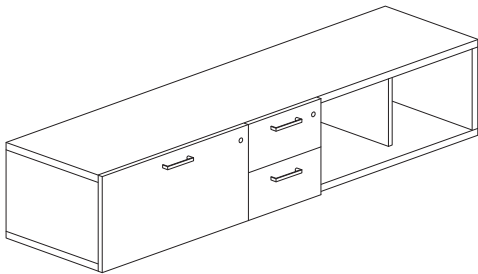

Zo Denza Combo Open Side

Low

No Base