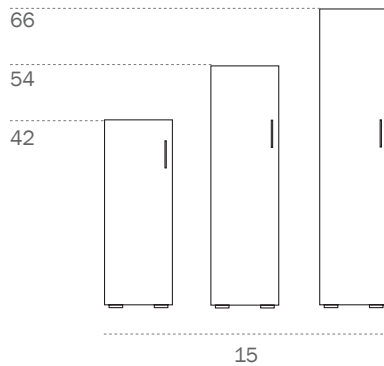

Robe Size Logic

Door