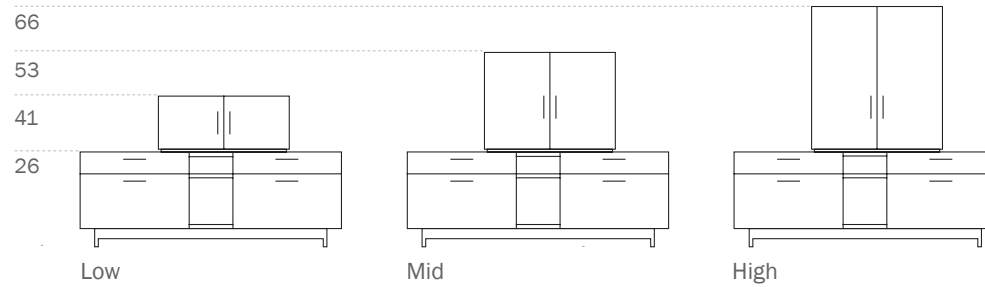

Zo Denza Mid With Base w/ Zo Stak