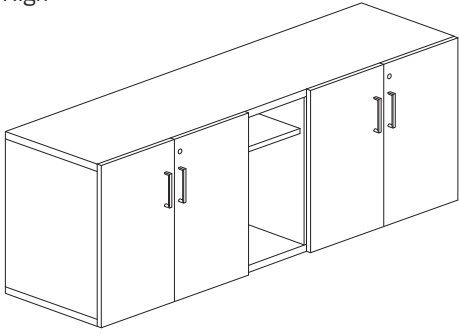

Zo Denza Door Open Center

High

Options & Upcharges

Lock Options: Factory Installed Lock Core / Field Installed Lock Core / Non-Locking

Pull: Alto / Bar / Jota (Silver) / Jota (Black)

Contrasting Laminate: if specifying a Surface Laminate on the drawer or door face add $140

AV Cutout: +$55

D	W	MODEL NUMBER	26H NO BASE PRICE
20	78	ZSBCED0207826	2400
20	84	ZSBCED0208426	2470
20	90	ZSBCED0209026	2540