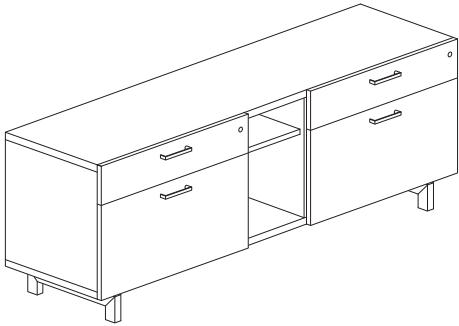

Base

Options & Upcharges

Lock Options: Factory Installed Lock Core / Field Installed Lock Core / Non-Locking

Pull: Alto / Bar / Jota (Silver) / Jota (Black)

Contrasting Laminate: if specifying a Surface Laminate on the drawer or door face add $140

D	W	MODEL NUMBER	21H NO BASE PRICE	26H BASE PRICE
20	72	ZSCREF207226	3620	4310
20	75	ZSCREF207526	3790	4480
20	78	ZSCREF207826	3820	4510
20	84	ZSCREF208426	3870	4560
20	90	ZSCREF209026	3940	4630