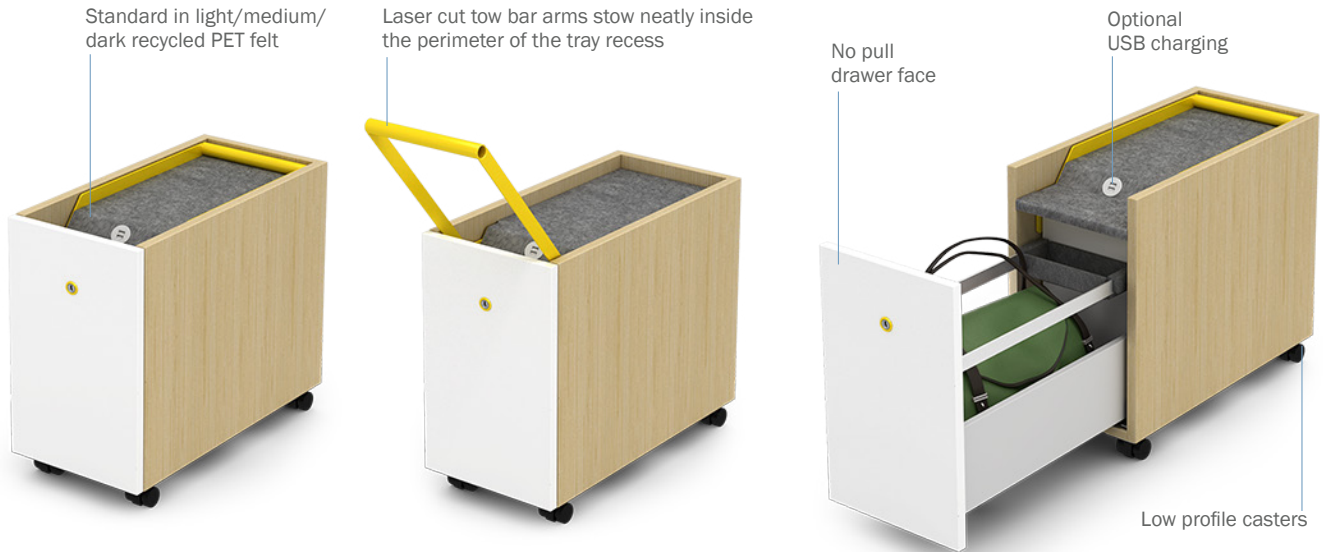

Zo Sidecar

The 15" Sidecar supports standard letter size hanging files in a front to back configuration, and has 20" of internal filing depth.