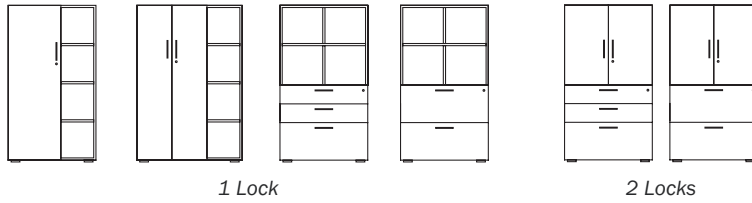

Lock Placement

Storage locks can be specified one of three ways: non-locking, factory installed, or field installed.

A special order is required for lock cores numbered higher than 150. All locks are specified silver or black to match the pull color selected.