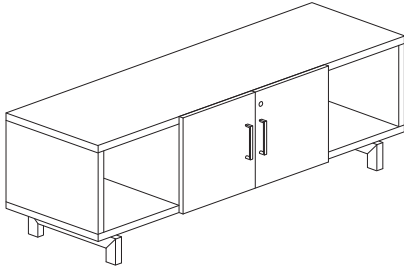

Base

Options & Upcharges

Lock Options: Factory Installed Lock Core / Field Installed Lock Core / Non-Locking

Pull: Alto / Bar / Jota (Silver) / Jota (Black)

Contrasting Laminate: if specifying a Surface Laminate on the drawer or door face add $140

AV Cutout: +$55

D	W	MODEL NUMBER	15H NO BASE PRICE	20H BASE PRICE
20	60	ZSCRED0206020	1360	2050
20	72	ZSCRED0207220	1780	2470
20	75	ZSCRED0207520	1940	2630