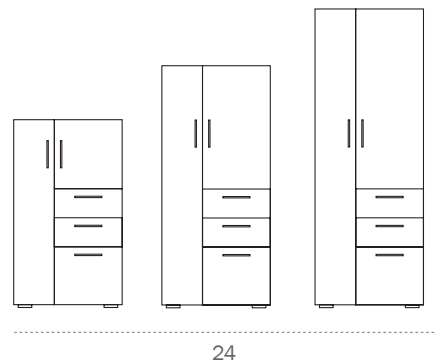

Zo Robe

Pull Options

Lock Placement

Storage locks can be specified one of three ways: non-locking, factory installed, or field installed.

A special order is required for lock cores numbered higher than 150. All locks are specified silver or black to match the pull color selected.

Robe Size Logic

Door

File

Combo

File Door

Combo Door