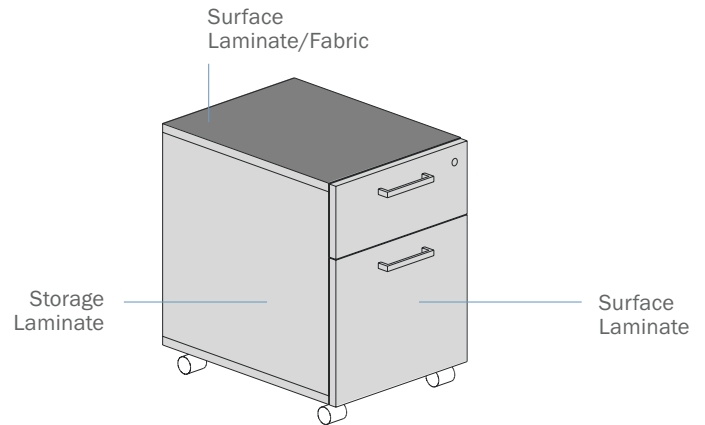

Finish Guide

Grain Direction