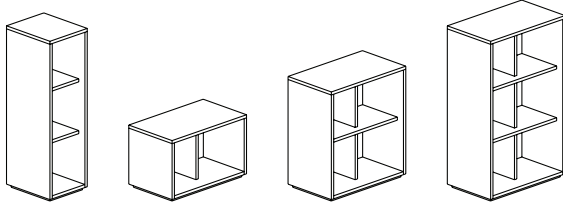

D: 20
W: 60 - 90
H: 15, 20, 26

Zo Statement of Line

Stak

Open

D: 15

W: 12 - 48

H: 15, 27, 40

Open Through