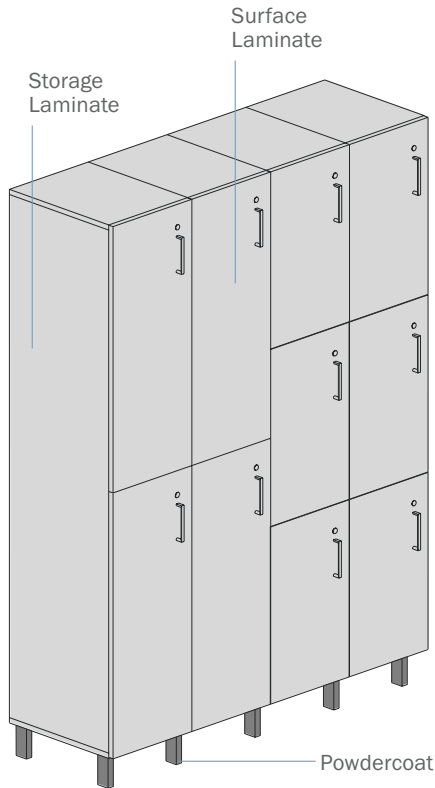

Finish Guide

Grain Direction