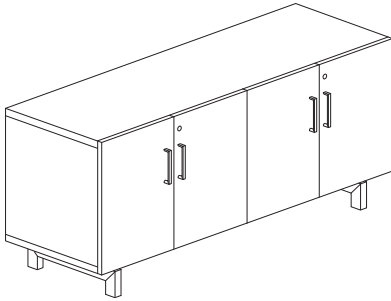

Base

Options & Upcharges

Lock Options: Factory Installed Lock Core / Field Installed Lock Core / Non-Locking

Pull: Alto / Bar / Jota (Silver) / Jota (Black)

Contrasting Laminate: if specifying a Surface Laminate on the drawer or door face add $140

AV Cutout: +$55

D	W	MODEL NUMBER	21H NO BASE PRICE	26H BASE PRICE
20	60	ZSCREDC206026	1940	2630
20	72	ZSCREDC207226	2080	2770
20	75	ZSCREDC207526	2510	3200