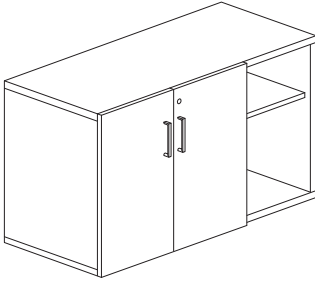

Zo Denza Door Open Side

High

Options & Upcharges

Lock Options: Factory Installed Lock Core / Field Installed Lock Core / Non-Locking

Pull: Alto / Bar / Jota (Silver) / Jota (Black)

Contrasting Laminate: if specifying a Surface Laminate on the drawer or door face add $140

AV Cutout: +$55

D	W	MODEL NUMBER	26H NO BASE PRICE
20	45	ZSBCXD0204526	1450