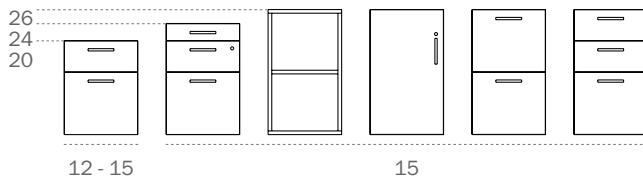

Zo Ped

Pull Options

Lock Placement

Storage locks can be specified one of three ways: non-locking, factory installed, or field installed.

A special order is required for lock cores numbered higher than 150. All locks are specified silver or black to match the pull color selected.

Zo Storage Support Riser

Any 26"H Zo storage unit, coupled with a storage support riser may be used to create a secure and level connection to the worksurface. The riser elevates the worksurface an additional two inches above the storage unit. The Zo Riser can only be paired with Zo storage, and when attached, creates a fixed position worksurface.