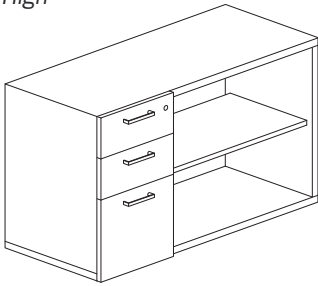

Zo Denza Box, Box, File Open Side
High

Options & Upcharges

Lock Options: Factory Installed Lock Core / Field Installed Lock Core / Non-Locking

Pull: Alto / Bar / Jota (Silver) / Jota (Black)

Contrasting Laminate: if specifying a Surface Laminate on the drawer or door face add $140

Notes: Unit is handed, specify drawer location (L/R)

D	W	MODEL NUMBER	26H NO BASE PRICE
20	45	ZSBCXC204526	1990