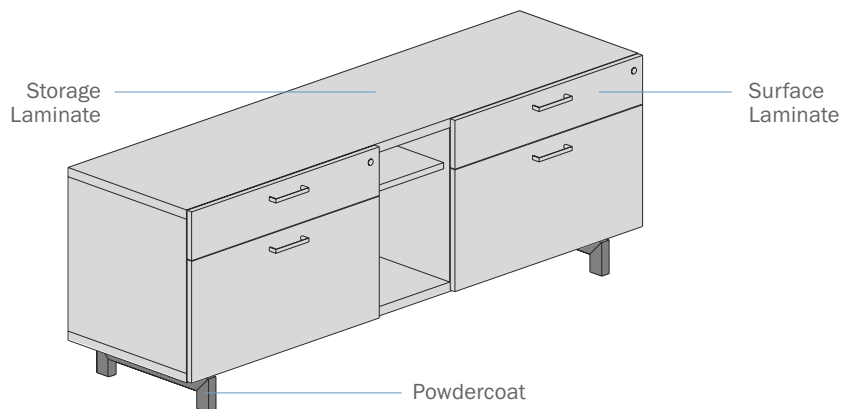

Finish Guide

Grain Direction