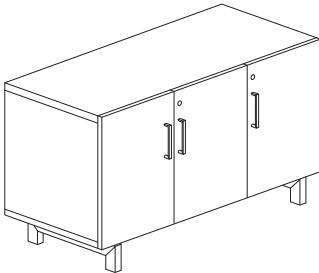

Base

Options & Upcharges

Lock Options: Factory Installed Lock Core / Field Installed Lock Core / Non-Locking

Pull: Alto / Bar / Jota (Silver) / Jota (Black)

Contrasting Laminate: if specifying a Surface Laminate on the drawer or door face add $140

AV Cutout: +$55

D	W	MODEL NUMBER	21H NO BASE PRICE	26H BASE PRICE
20	45	ZSCRXDC204526	1630	2320