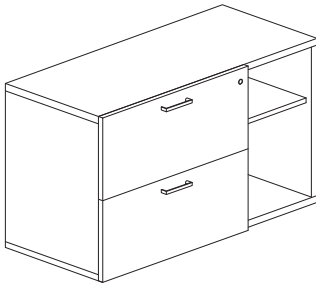

Zo Denza Lateral File Open Side

High

Options & Upcharges

Lock Options: Factory Installed Lock Core / Field Installed Lock Core / Non-Locking

Pull: Alto / Bar / Jota (Silver) / Jota (Black)

Contrasting Laminate: if specifying a Surface Laminate on the drawer or door face add $140

Notes:

Unit is handed, specify drawer location (L/R)

D	W	MODEL NUMBER	26H NO BASE PRICE
20	45	ZSBCXF204526	2400