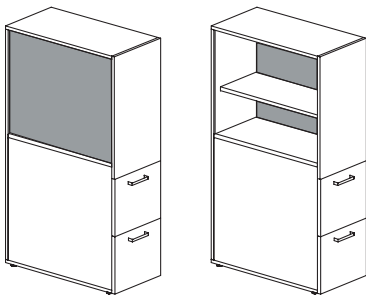

Field reversible storage

Specify either a tackboard or whiteboard for the back of Zo Side open storage.

Zo Side

Zo Side Support

Zo Side Support is made possible with the use of a Zo Side Support Bracket. When attached, the worksurface height is fixed at 29½" high. A Zo Side bracket may be used opposite a Zo Ped riser, eliminating the need for legs on both sides of the worksurface.