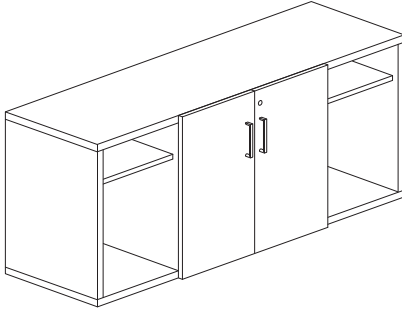

Contrasting Laminate: if specifying a Surface Laminate on the drawer or door face add \$140

AV Cutout: +\$55

D	W	MODEL NUMBER	26H NO BASE PRICE
20	45	ZSBCXDC204526	1640

Zo Denza Door Center

High

Options & Upcharges