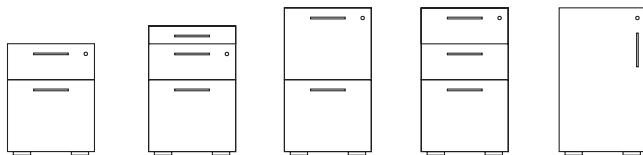

Lock Placement