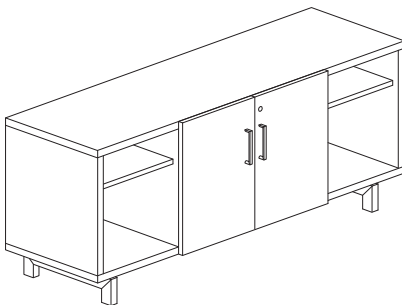

AV Cutout: +\$55

D	W	MODEL NUMBER	21H NO BASE PRICE	26H BASE PRICE
20	45	ZSCRXDC204526	1630	2320

Zo Denza Door Center

Mid

No Base

Base

Options & Upcharges

Lock Options: Factory Installed Lock Core / Field Installed Lock Core / Non-Locking