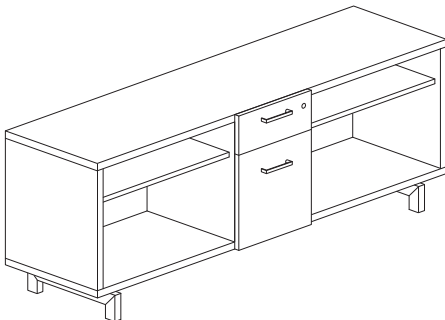

Base

Options & Upcharges

Lock Options: Factory Installed Lock Core / Field Installed Lock Core / Non-Locking

Pull: Alto / Bar / Jota (Silver) / Jota (Black)

Contrasting Laminate: if specifying a Surface Laminate on the drawer or door face add $140

D	W	MODEL NUMBER	21H NO BASE PRICE	26H BASE PRICE
20	60	ZSCREFC206026	1940	2630
20	72	ZSCREFC207226	2080	2770
20	75	ZSCREFC207526	2260	2950