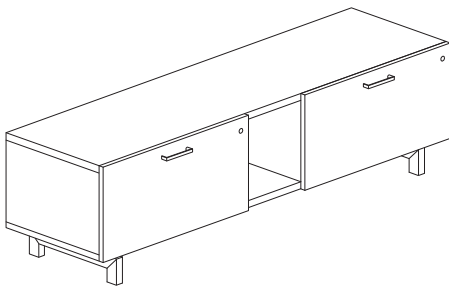

D	W	MODEL NUMBER	15H NO BASE PRICE	20H BASE PRICE
20	60	ZSCREF206020	1920	2610

Zo Denza Lateral File Open Center

Low

No Base

Base

Options & Upcharges

Lock Options: Factory Installed Lock Core / Field Installed Lock Core / Non-Locking