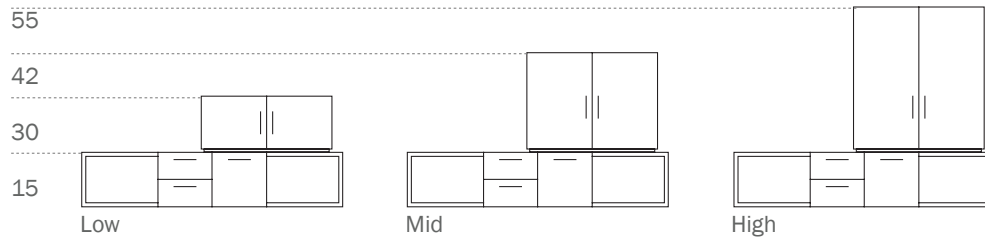

Zo Stak

Denza + Stak Size Logic

Zo Denza Low No Base w/ Zo Stak