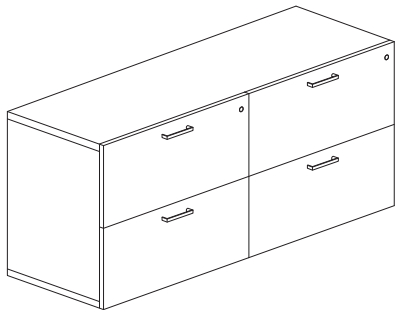

Zo Denza Lateral File

High

Options & Upcharges

Lock Options: Factory Installed Lock Core / Field Installed Lock Core / Non-Locking

Pull: Alto / Bar / Jota (Silver) / Jota (Black)

Contrasting Laminate: if specifying a Surface Laminate on the drawer or door face add $140

D	W	MODEL NUMBER	26H NO BASE PRICE
20	60	ZSBC4L206026	3540
20	72	ZSBC4L207226	3880