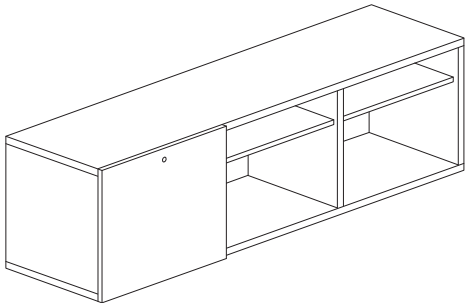

Zo Denza Sliding Door

Mid (shown with base)

No Base

Options & Upcharges

Lock Options: Factory Installed Lock Core / Field Installed Lock Core / Non-Locking

Contrasting Laminate: if specifying a Surface Laminate on the drawer or door face add $140

AV Cutout: +$55

D	W	MODEL NUMBER	21H	26H
			NO BASE PRICE	BASE PRICE
20	60	ZSCRES206026	1760	2450
20	72	ZSCRES207226	1890	2580
20	75	ZSCRES207526	2050	2740
20	78	ZSCRES207826	2080	2770
20	84	ZSCRES208426	2140	2830
20	90	ZSCRES209026	2200	2890