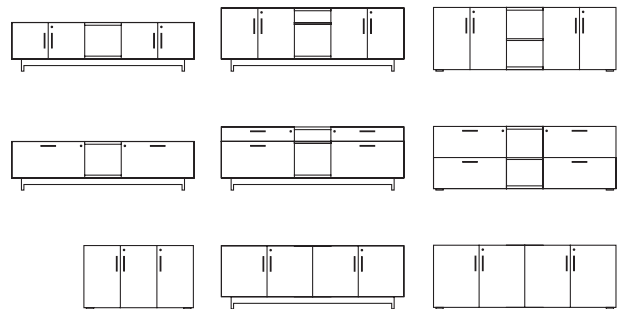

2 Locks

Storage locks can be specified one of three ways: non-locking, factory installed, or field installed.

A special order is required for lock cores numbered higher than 150. All locks are specified silver or black to match the pull color selected.