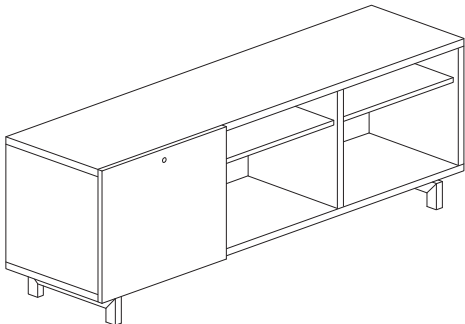

Base

Options & Upcharges

Lock Options: Factory Installed Lock Core / Field Installed Lock Core / Non-Locking

Contrasting Laminate: if specifying a Surface Laminate on the drawer or door face add $140

AV Cutout: +$55

D	W	MODEL NUMBER	21H	26H
			NO BASE PRICE	BASE PRICE
20	60	ZSCRES206026	1760	2450
20	72	ZSCRES207226	1890	2580
20	75	ZSCRES207526	2050	2740
20	78	ZSCRES207826	2080	2770
20	84	ZSCRES208426	2140	2830
20	90	ZSCRES209026	2200	2890