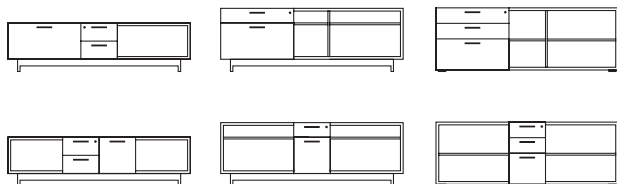

Zo Denza

Pull Options

Underdesk Clearance

Lock Placement

1 Lock

2 Locks

Storage locks can be specified one of three ways: non-locking, factory installed, or field installed.

A special order is required for lock cores numbered higher than 150. All locks are specified silver or black to match the pull color selected.