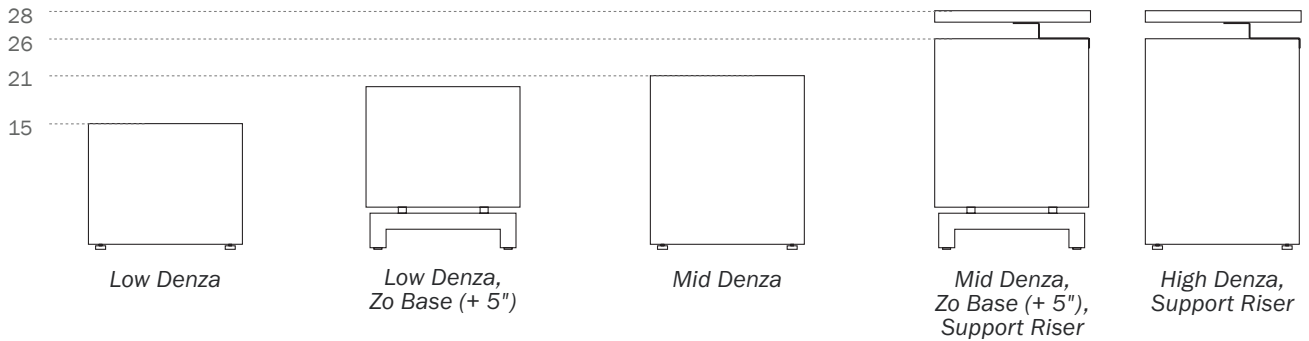

Underdesk Clearance

Lock Placement

1 Lock